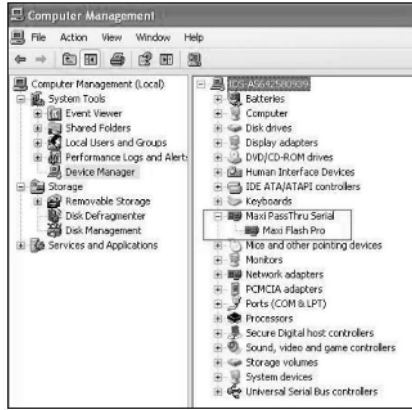

Next [].

Install []

MS-DOS,

MS-DOS

5. Pass-Thru USB-
6. Install the software automatically (Recommended) [Next [Windows ()].
7. MaxiFlash Pro, Install [].
8. MaxiFlash Pro Maxi Pass Thru Serial Maxi Flash Pro (3.1).

3.1

3.2

MaxiFlash Pro
Pass-Thru

www.autel-russia.ru

3.2.1

Ethernet

Pass-Thru

1. Pass-Thru Ethernet,
2. My Network Places [] Properties
3. [] Local Area Connection [],
4. Local Area Connection Properties [Internet Protocol (TCP/IP) Properties [] (TCP/IP), Properties []].