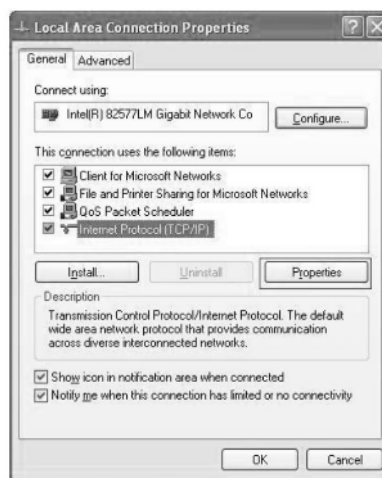

Next [].

Install []

MS-DOS,

MS-DOS

5. Pass-Thru USB-
6. Install the software automatically (Recommended) [Next [Windows ()].
7. MaxiFlash Pro, Install [].
8. MaxiFlash Pro Maxi Pass Thru Serial Maxi Flash Pro (3.1).

3.1

3.2

MaxiFlash Pro
Pass-Thru

www.autel-russia.ru

3.2.1

Ethernet

Pass-Thru

1. Pass-Thru Ethernet,
2. My Network Places [] Properties
3. [] Local Area Connection [],
4. Local Area Connection Properties [Internet Protocol (TCP/IP) Properties [] (TCP/IP), Properties []].